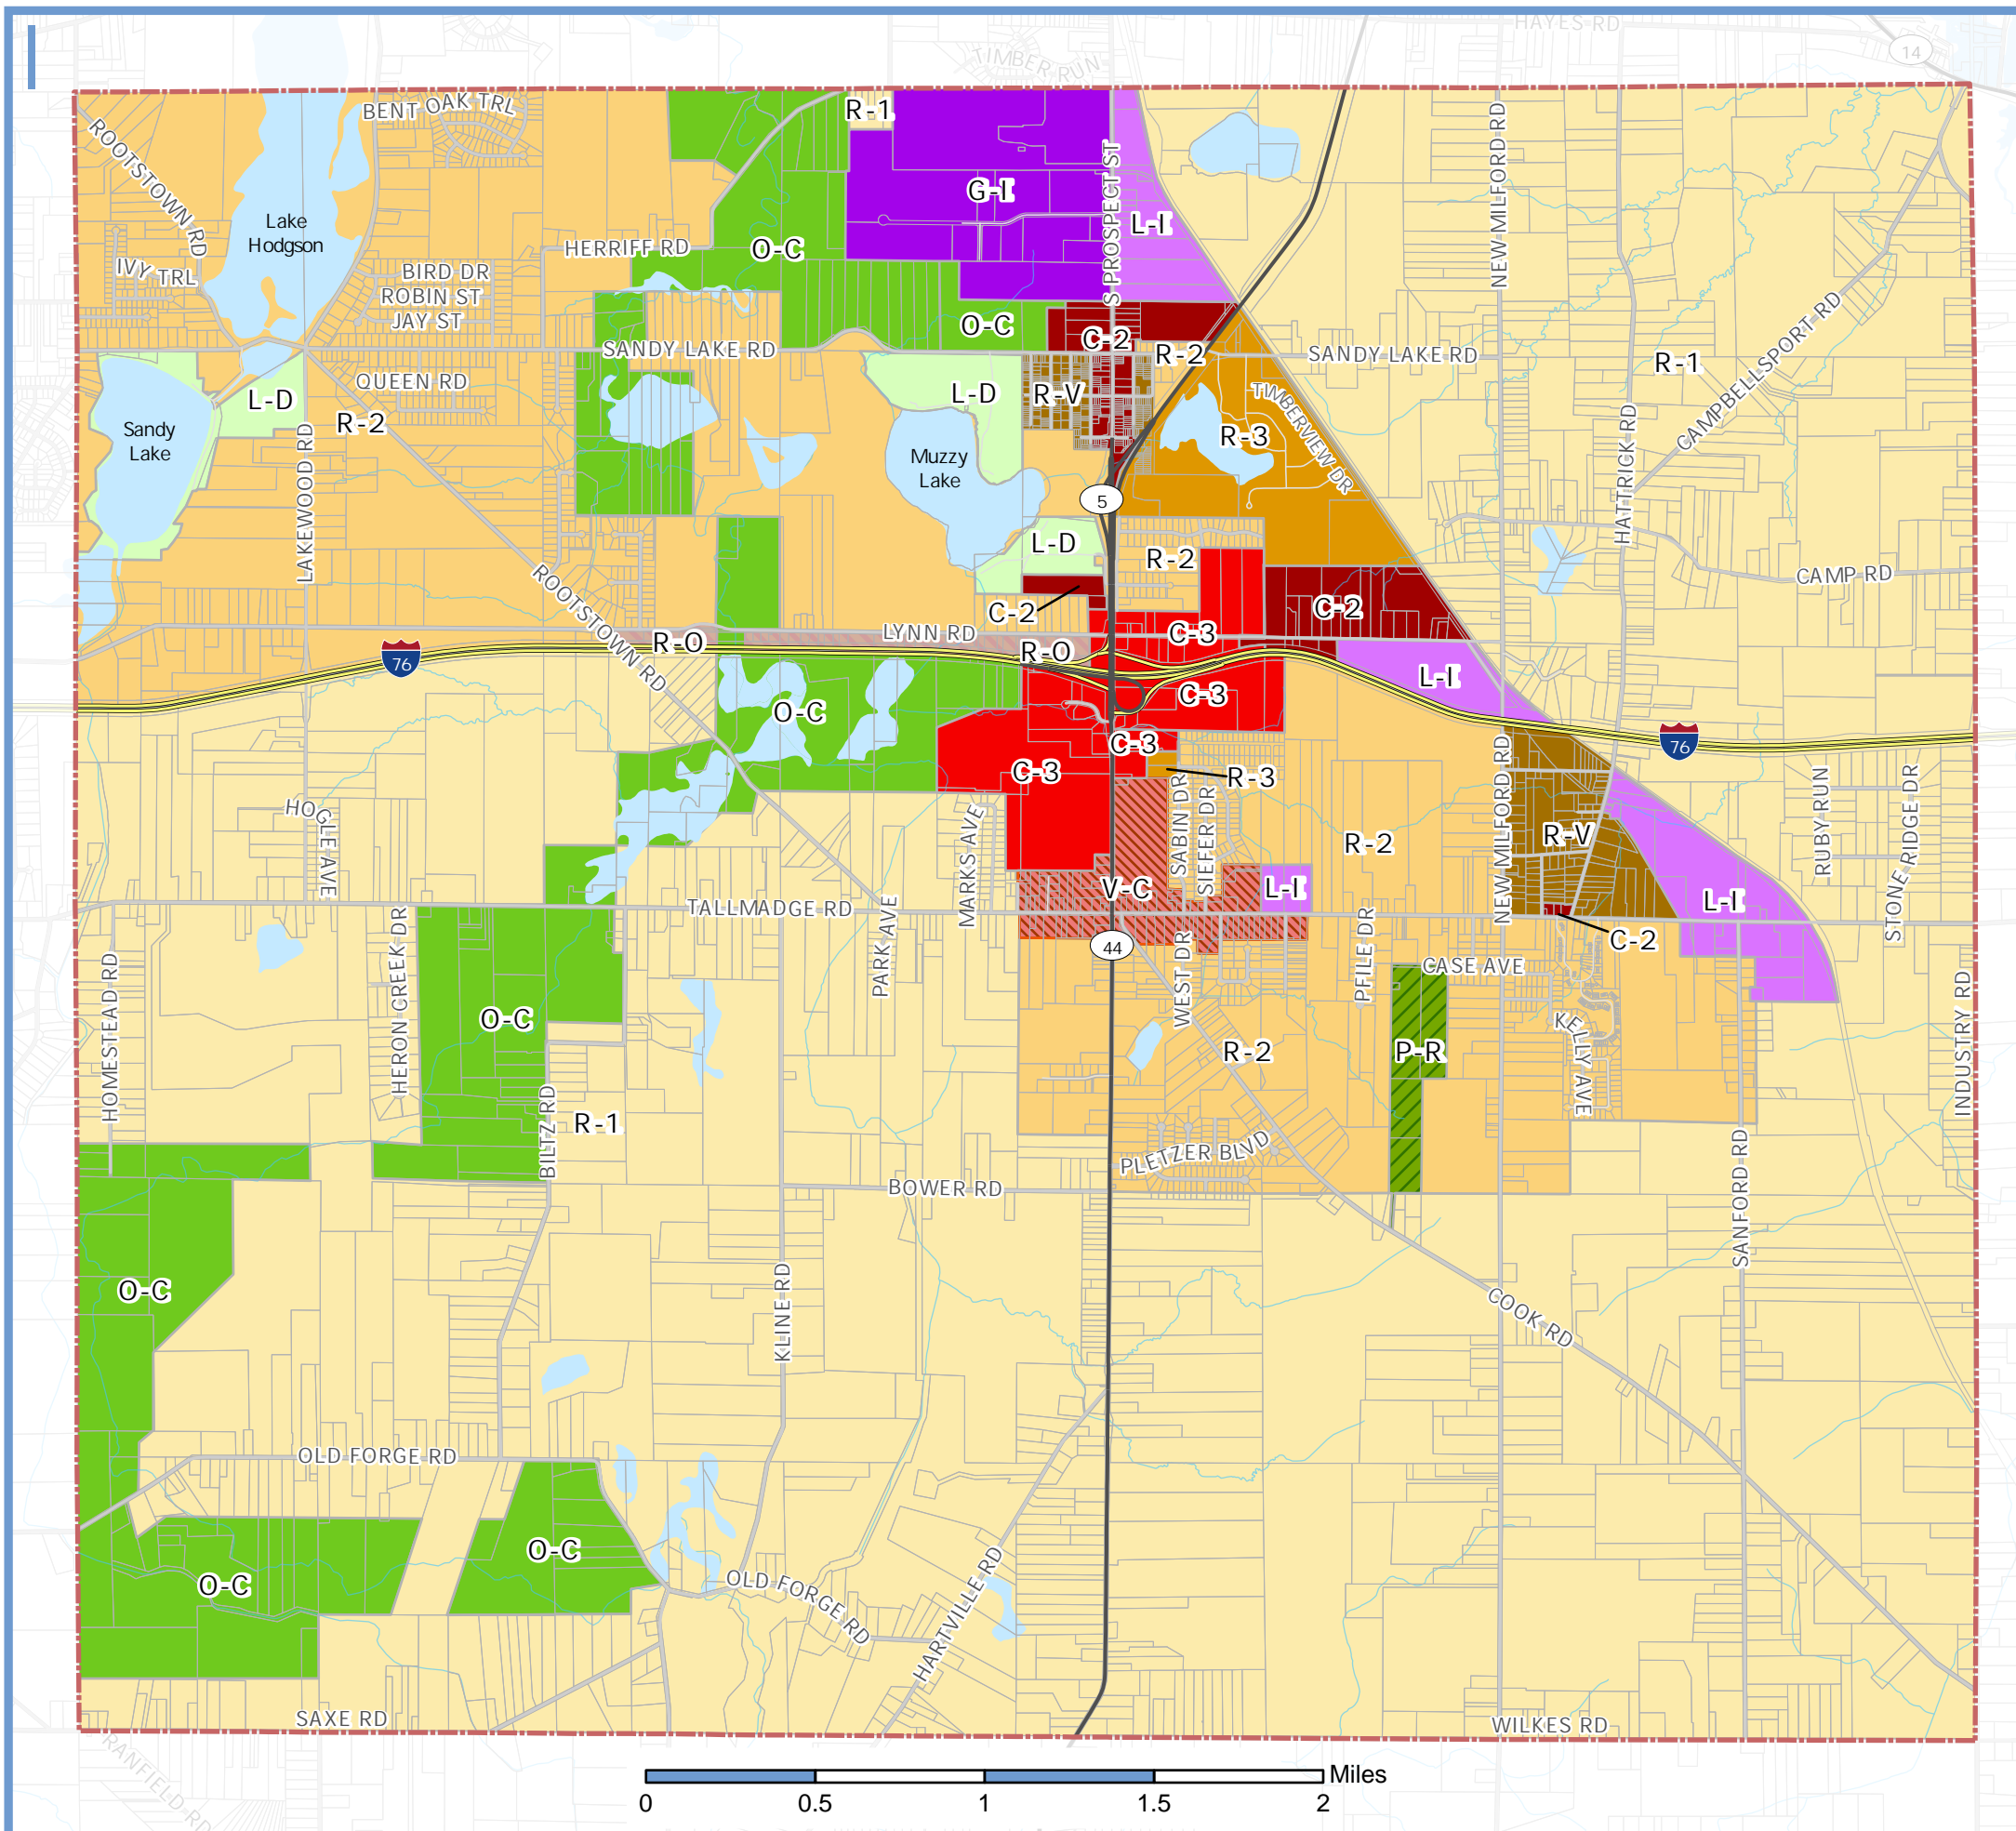

# Rootstown Township Zoning Districts

-  Parks and Recreation
-  Lake District
-  Open Space & Conservation /  
Planned Residential  
Development
-  Single-Family Residential /  
Planned Residential  
Development
-  Single-Family Residential 2 /  
Planned Residential  
Development
-  Multi-Family Residential
-  Residential Village /Planned  
Residential Development
-  Residential Office /Planned  
Commercial Development
-  Village Center Business /  
Planned Commercial  
Development
-  General Commercial /Planned  
Commercial Development
-  Highway Interchange /Planned  
Commercial Development
-  Limited Industrial
-  General Industrial

Sources: Roads, Portage County GIS, October 2021;  
Parcels, Portage County GIS, February 2022;  
Zoning Districts, Rootstown Township, February 2022.