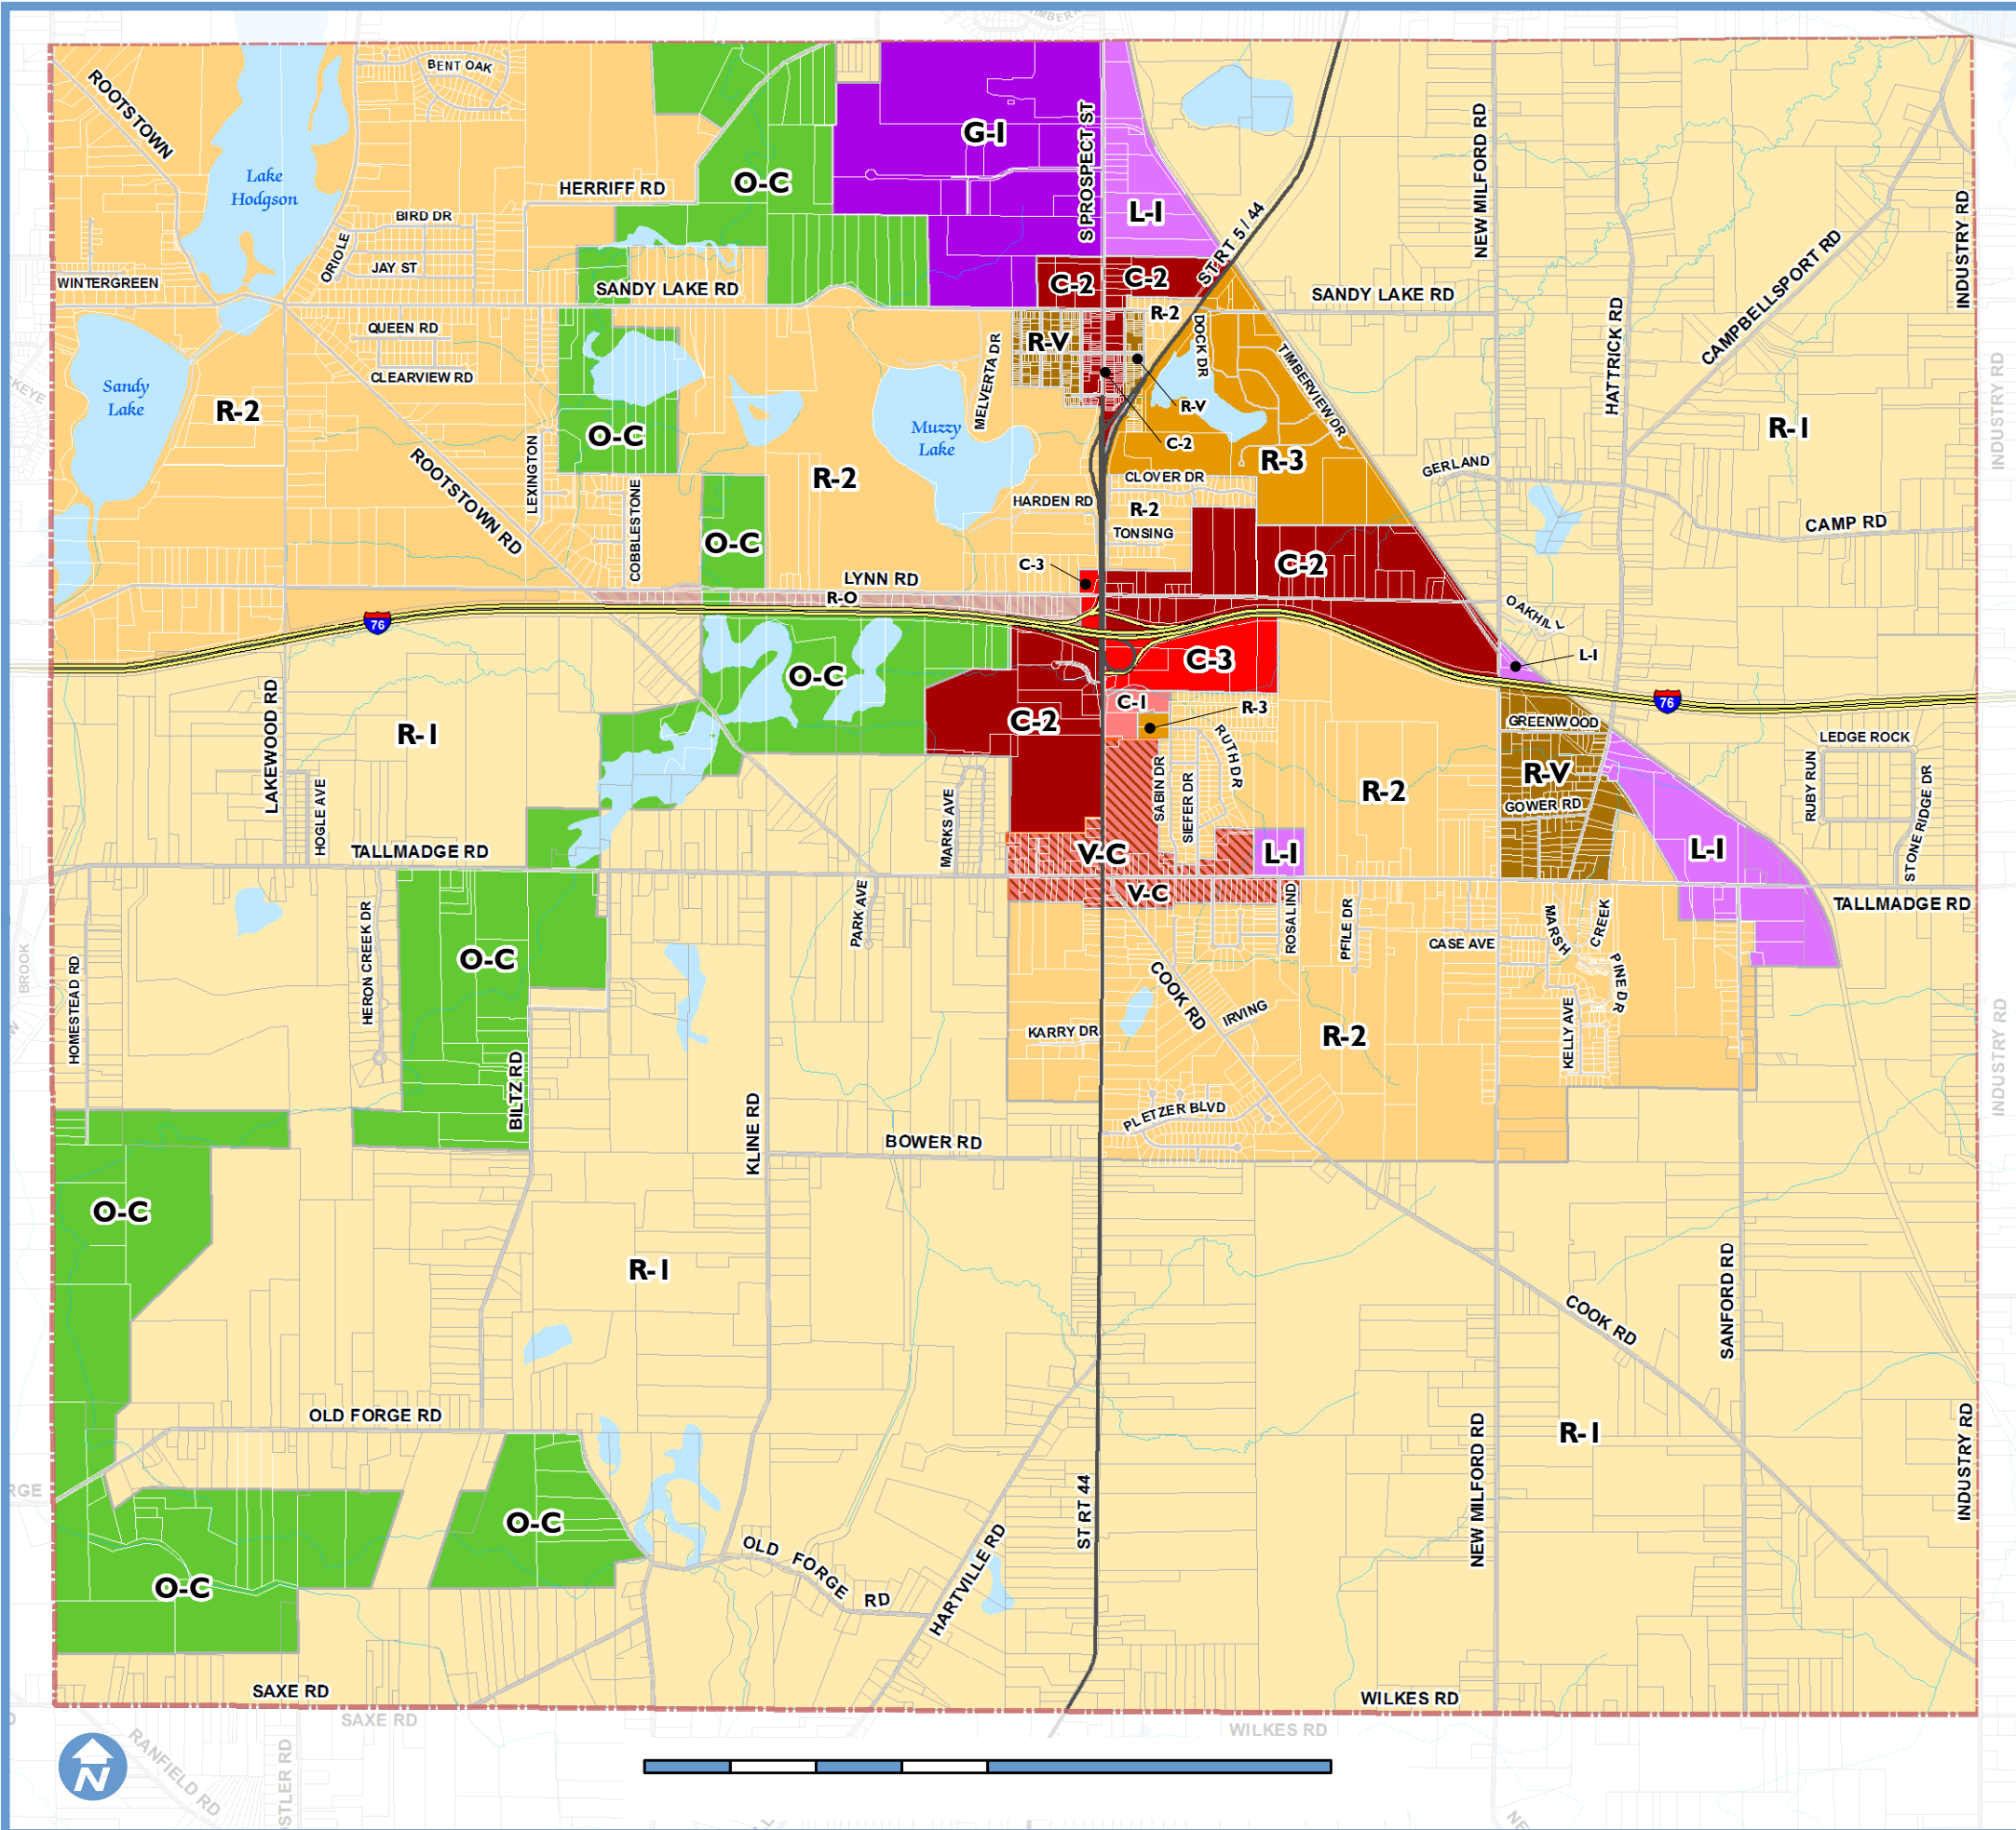

Rootstown Township

Zoning Districts

-  Open Space & Conservation / Planned Residential Development
-  Single-Family Residential / Planned Residential Development
-  Single-Family Residential 2 / Planned Residential Development
-  Multi-Family Residential
-  Residential Village / Planned Residential Development
-  Residential Office / Planned Commercial Development
-  Village Center Business / Planned Commercial Development
-  Retail business / Planned Commercial Development
-  General Commercial / Planned Commercial Development
-  Highway Interchange / Planned Commercial Development
-  Limited Industrial
- General Industrial